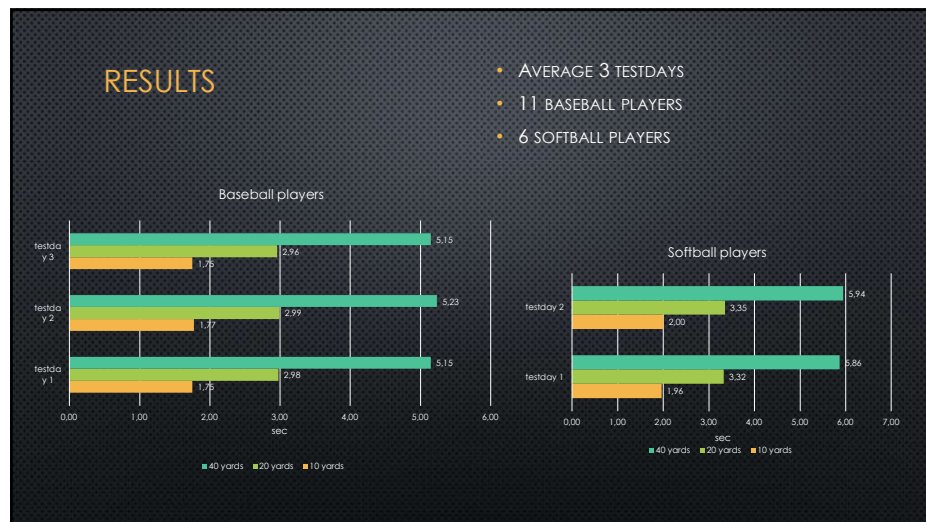

**BASEBALL SCIENCE CENTRE**

**Fontys**  
Sporthogeschool

SPRINT MEASUREMENTS- WITTY GATES @BBSCIENCECENTRE

6

WORKING WITH WITTY GATES

TESTDAYS

7

8

### POSSIBILITIES

Relations to movement analyses

Measurements in a gamesetting

9